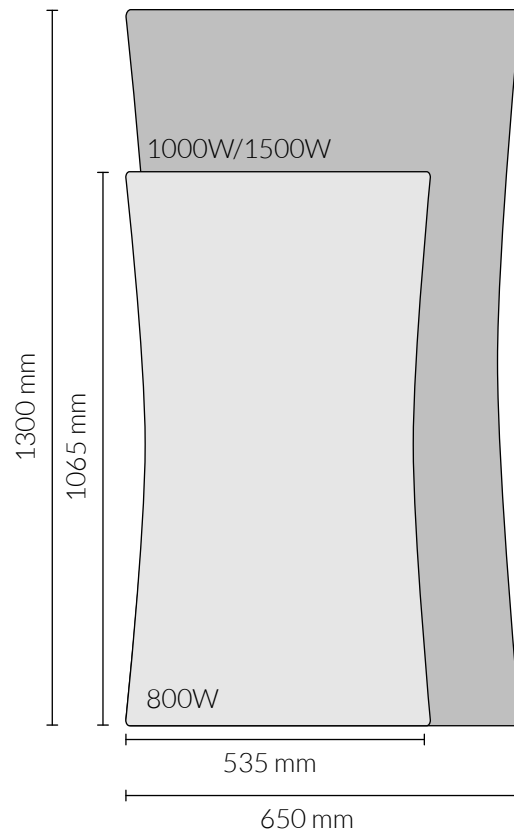

Features

- Wall mounting. Supplied bracket (Double for 800W, 1000W and 1500W)
- Glass or Toughened Mirror
- Can come in a range of colours

Technical Data

- Surface: Aluminium
- Heating Element: Silicon Infrared Sheet
- Power Supply: 230V AC, 50Hz
- Wattage: 800W - 1500W
- Enclosure Protection: IP44
- Connection: 1.8m of 3 core flex
- RoHS: Compliant
- EN 60335-1:2012 / EN60335-2-30 (Safety of Electrical Appliances)
- Indoor Use Only

MODEL	Weight	WATTS	W (mm)	L (mm)	Amps
JI-PEG-08	11.4kg	800	535	1065	3.48
JI-PEG-10	16.9kg	1000	650	1300	4.35
JI-PEG-15	16.9kg	1500	650	1300	6.52

JIGSAW Premium Glass Heater

SKU: JI-PEG

MODEL: 800W

Wall Mounted