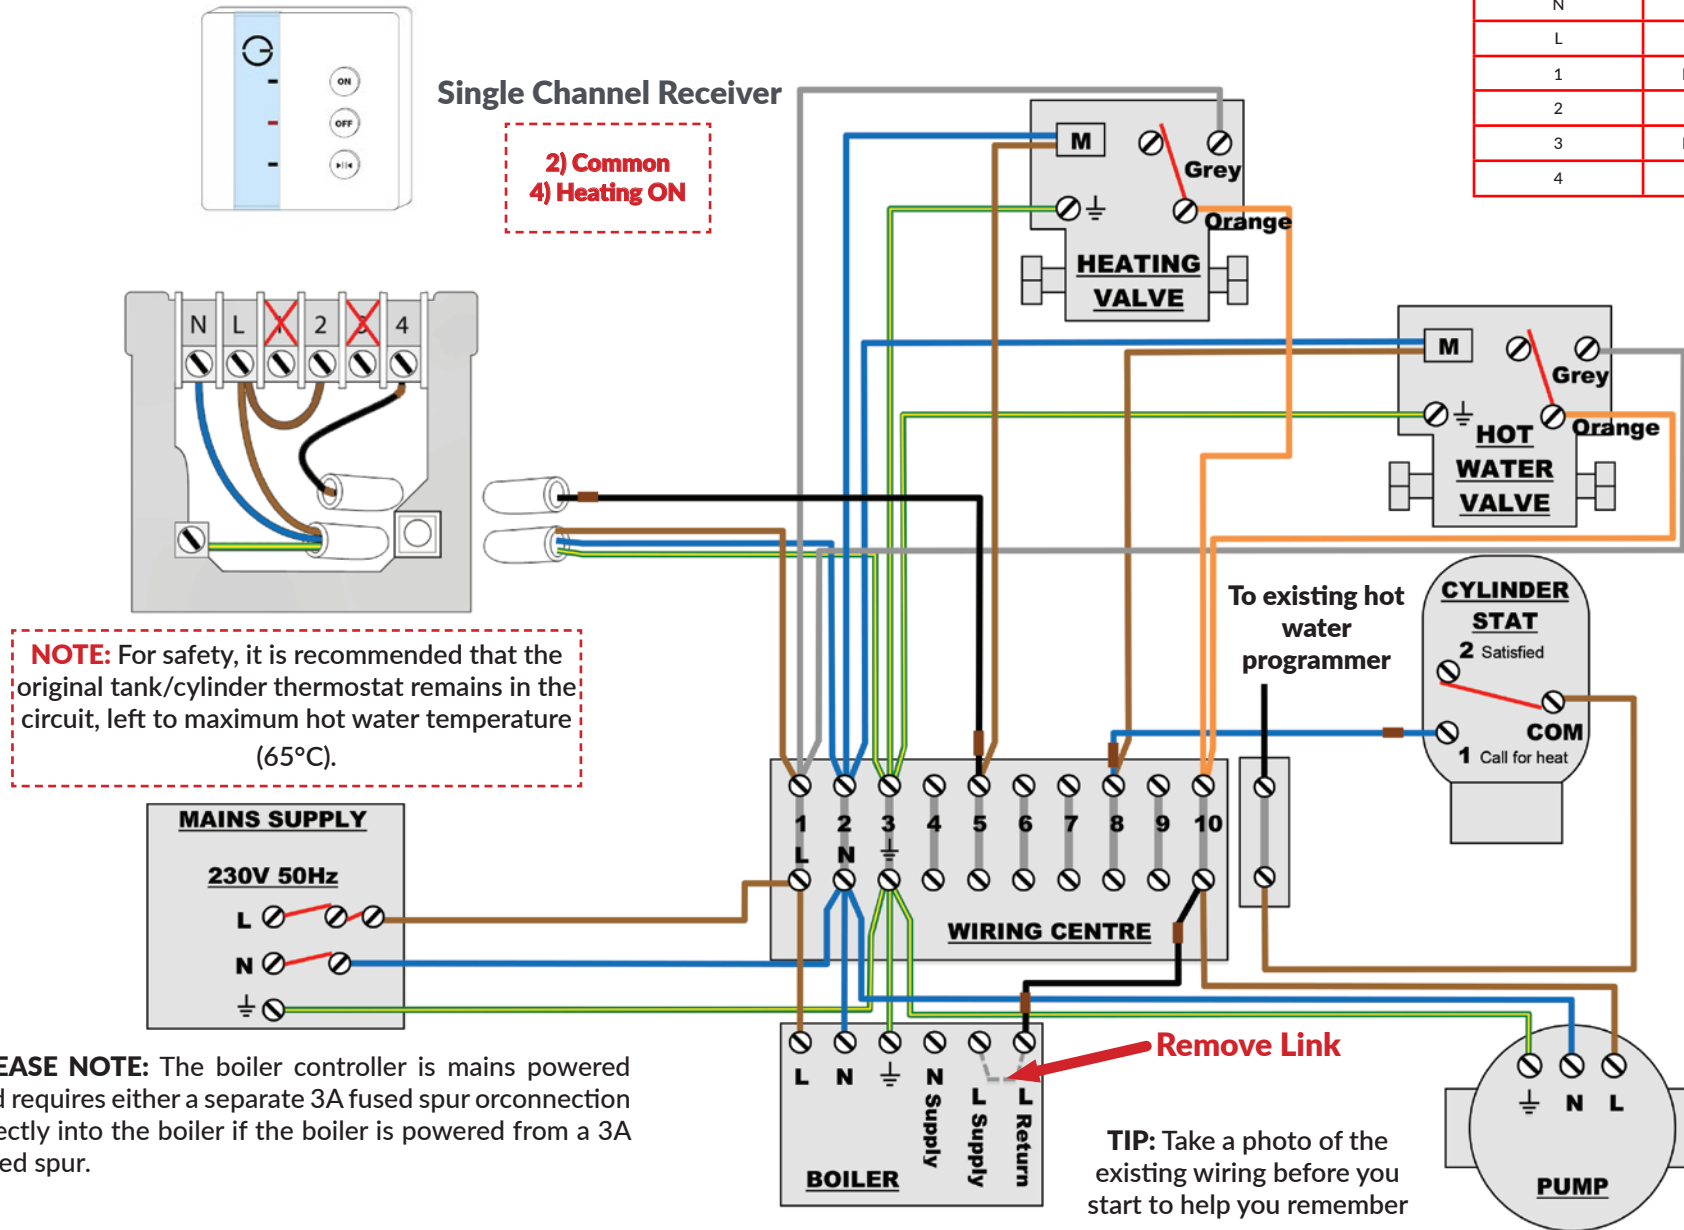

| Genius Hub Terminal | Boiler Terminal |
|---------------------|-----------------|
| N                   | 2               |
| L                   | 1               |
| 1                   | Not Connected   |
| 2                   | Link from L     |
| 3                   | Not Connected   |
| 4                   | 5               |

**PLEASE NOTE:** The boiler controller is mains powered and requires either a separate 3A fused spur or connection directly into the boiler if the boiler is powered from a 3A fused spur.